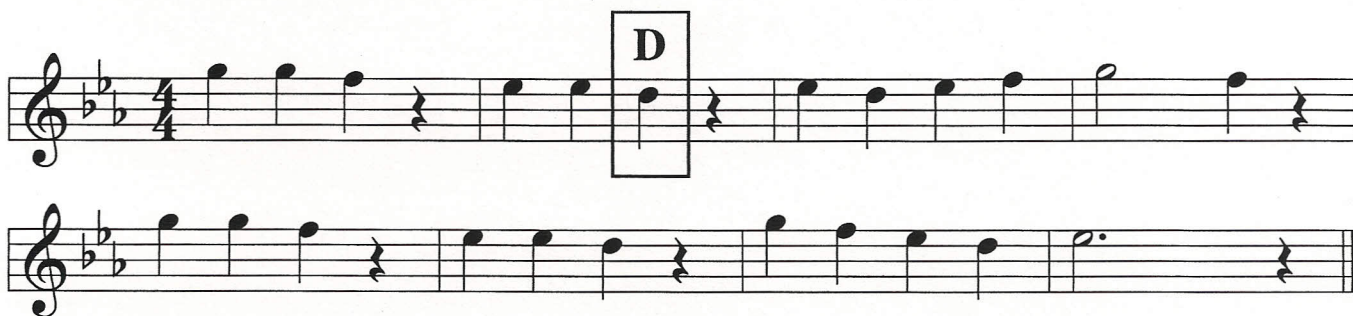

Lesson 3

notice the right hand little finger is not pressed for this note

Come on Down

CD #1 Tracks 11 (♩=92), 31 (♩=80), 51 (solos)
Intro: 4 measures (2 measure intro between solos)

Music Box

CD #1 Tracks 12 (♩=100), 32 (♩=88), 52 (solos)
Intro: 4 measures (2 measure intro between solos)

slur each pair of notes that is connected with a curved line.

Walk in the Sun

CD #1 Tracks 13 (♩=96), 33 (♩=84), 53 (solos)
Intro: 2 measures (2 measure intro between solos)